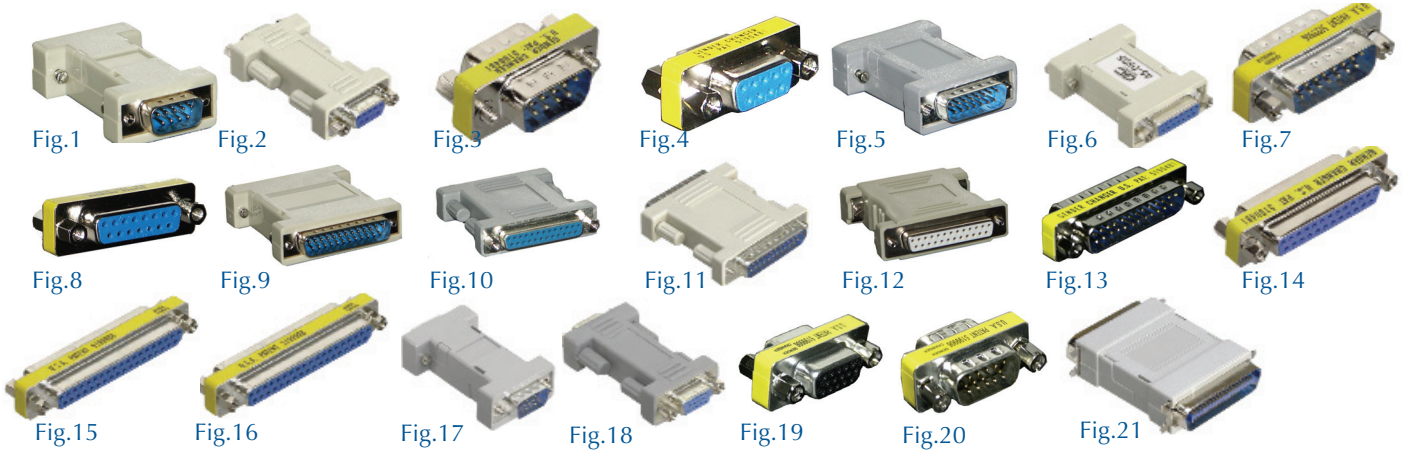

GENDER CHANGERS

Computer

Gender Changers

Retail Part No.	Bulk Part No.	Figure No.	Description	Length (Inches)	Color	Type
45-510	45-510-BU	1	DB9 (Male)/(Male)	2.490	Putty	Full Size
45-515	45-515-BU	2	DB9 (Female)/(Female)	2.490	Putty	Full Size
45-517	45-517-BU	3	DB9 (Male)/(Male)	0.690	Yellow	Low Profile
45-518	45-518-BU	4	DB9 (Female)/(Female)	0.690	Yellow	Low Profile
45-520	45-520-BU	5	DB15 (Male)/(Male)	2.500	Putty	Full Size
45-525	45-525-BU	6	DB15 (Female)/(Female)	2.440	Putty	Full Size
45-527	45-527-BU	7	DB15 (Male)/(Male)	0.707	Yellow	Low Profile
45-528	45-528-BU	8	DB15 (Female)/(Female)	0.690	Yellow	Low Profile
45-4100		9	DB25 (Male)/(Male)	2.500	Putty	Double Shielded
45-4101		10	DB25 (Female)/(Female)	2.500	Putty	Double Shielded
45-500	45-500-BU	11	DB25 (Male)/(Male)	2.150	Putty	Full Size
45-505	45-505-BU	12	DB25 (Female)/(Female)	2.160	Putty	Full Size
45-507	45-507-BU	13	DB25 (Male)/(Male)	0.690	Yellow	Low Profile
45-508	45-508-BU	14	DB25 (Female)/(Female)	0.700	Yellow	Low Profile
45-540	45-540-BU	15	DB37 (Male)/(Male)	0.709	Yellow	Low Profile
45-543	45-543-BU	16	DB37 (Female)/(Female)	0.697	Yellow	Low Profile
45-560	45-560-BU	17	HD15 (Male)/(Male)	2.500	Gray	Full Size
45-561	45-561-BU	18	HD15 (Female)/(Female)	2.500	Gray	Full Size
45-564	45-564-BU	19	HD15 (Female)/(Female)	0.695	Yellow	Low Profile
45-521	45-521-BU	20	HD15 (Male)/(Male)	0.715	Yellow	Low Profile
45-530	45-530-BU	21	CEN36 (Male)/(Male)	2.960	Putty	Full Size